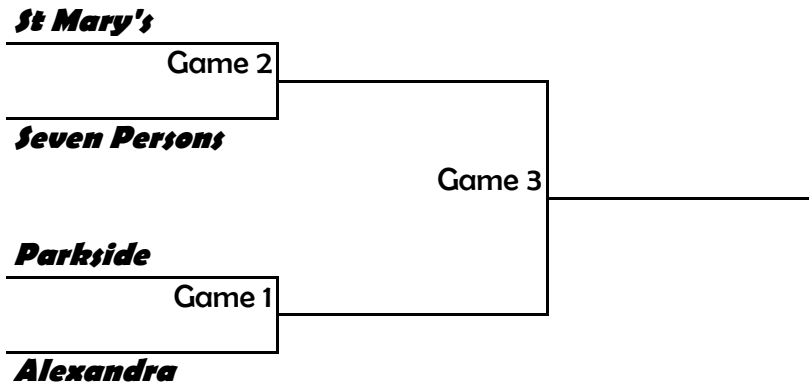

**Medicine Hat Jr. High Athletic Association
 B' Girls Volleyball League
 Championship Side Playoffs
 Tuesday, November 4**

HOST: Notre Dame
Games 1, 2, 3 will begin at 3:00
Three court will be used for the first round
Games 4 & 5 begin at 4:00
Game 6 begins at 5:00

Medicine Hat Jr. High Athletic Association

B' Boys Volleyball League

Championship Side Playoffs
Thursday, November 6
Venue: To Be Announced

HOST: Cornerstone (Hillcrest Church)
Games 1 & 2 will begin at 3:30

All matches are best of 3

If a third game is necessary:

1. Flip a coin to decide who gets first serve
2. When the first team reaches 8 points, teams will switch sides
3. Games are to 15 points, with a cap at 17

Medicine Hat Jr. High Athletic Association
B' Boys Volleyball League
Consolation Side Playoffs
Thursday, November 6

Venue: To Be Announced

HOST: Parkside
1 Court
Game 1 begins at 4:15

All matches are best of 3