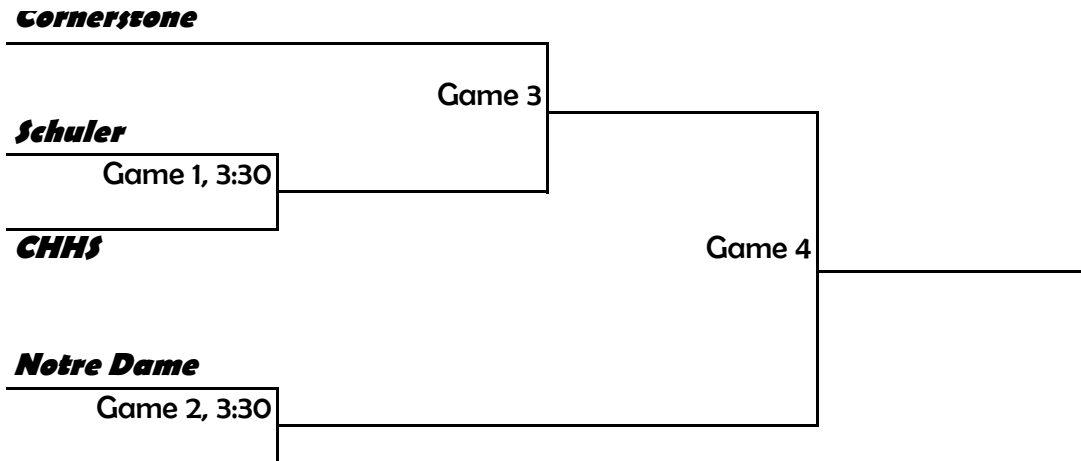

**Medicine Hat Jr. High Athletic Association
 B' Girls Volleyball League
 Championship Side Playoffs
 Tuesday, November 4**

HOST: Notre Dame
Games 1, 2, 3 will begin at 3:00
Three court will be used for the first round
Games 4 & 5 begin at 4:00
Game 6 begins at 5:00

All matches are best of 3

If a third game is necessary:

1. Flip a coin to decide who gets first serve
2. When the first team reaches 8 points, teams will switch sides
3. Games are to 15 points, with a cap at 17

**B' Girls Volleyball League
Consolation Side Playoffs
Tuesday, November 4**

PJHS

MHCs

HOST: Medicine Hat Christian School

Games 1 & 2 begin at 4:15

All matches are best of 3

If a third game is necessary:

1. Flip a coin to decide who gets first serve
2. When the first team reaches 8 points, teams will switch sides
3. Games are to 15 points, with a cap at 17

Medicine Hat Jr. High Athletic Association

B' Boys Volleyball League

Championship Side Playoffs
Thursday, November 6
Venue: To Be Announced

HOST: Cornerstone (Hillcrest Church)
Games 1 & 2 will begin at 3:30