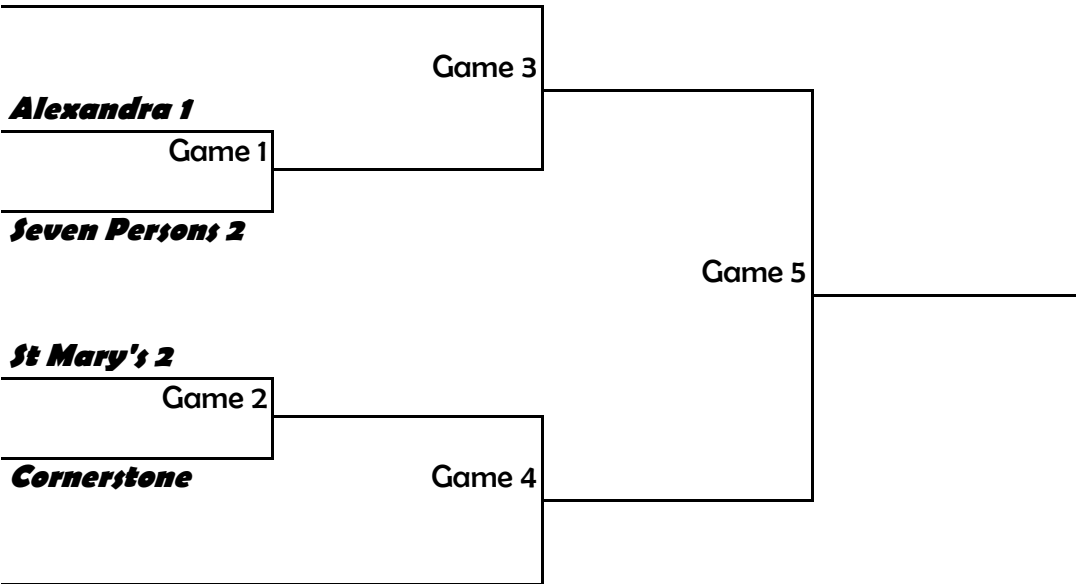

**B' Girls Volleyball League
Consolation Side Playoffs
Tuesday, November 4**

PJHS

MHCs

HOST: Medicine Hat Christian School

Games 1 & 2 begin at 4:15

All matches are best of 3

If a third game is necessary:

1. Flip a coin to decide who gets first serve
2. When the first team reaches 8 points, teams will switch sides
3. Games are to 15 points, with a cap at 17

Medicine Hat Jr. High Athletic Association

B' Boys Volleyball League